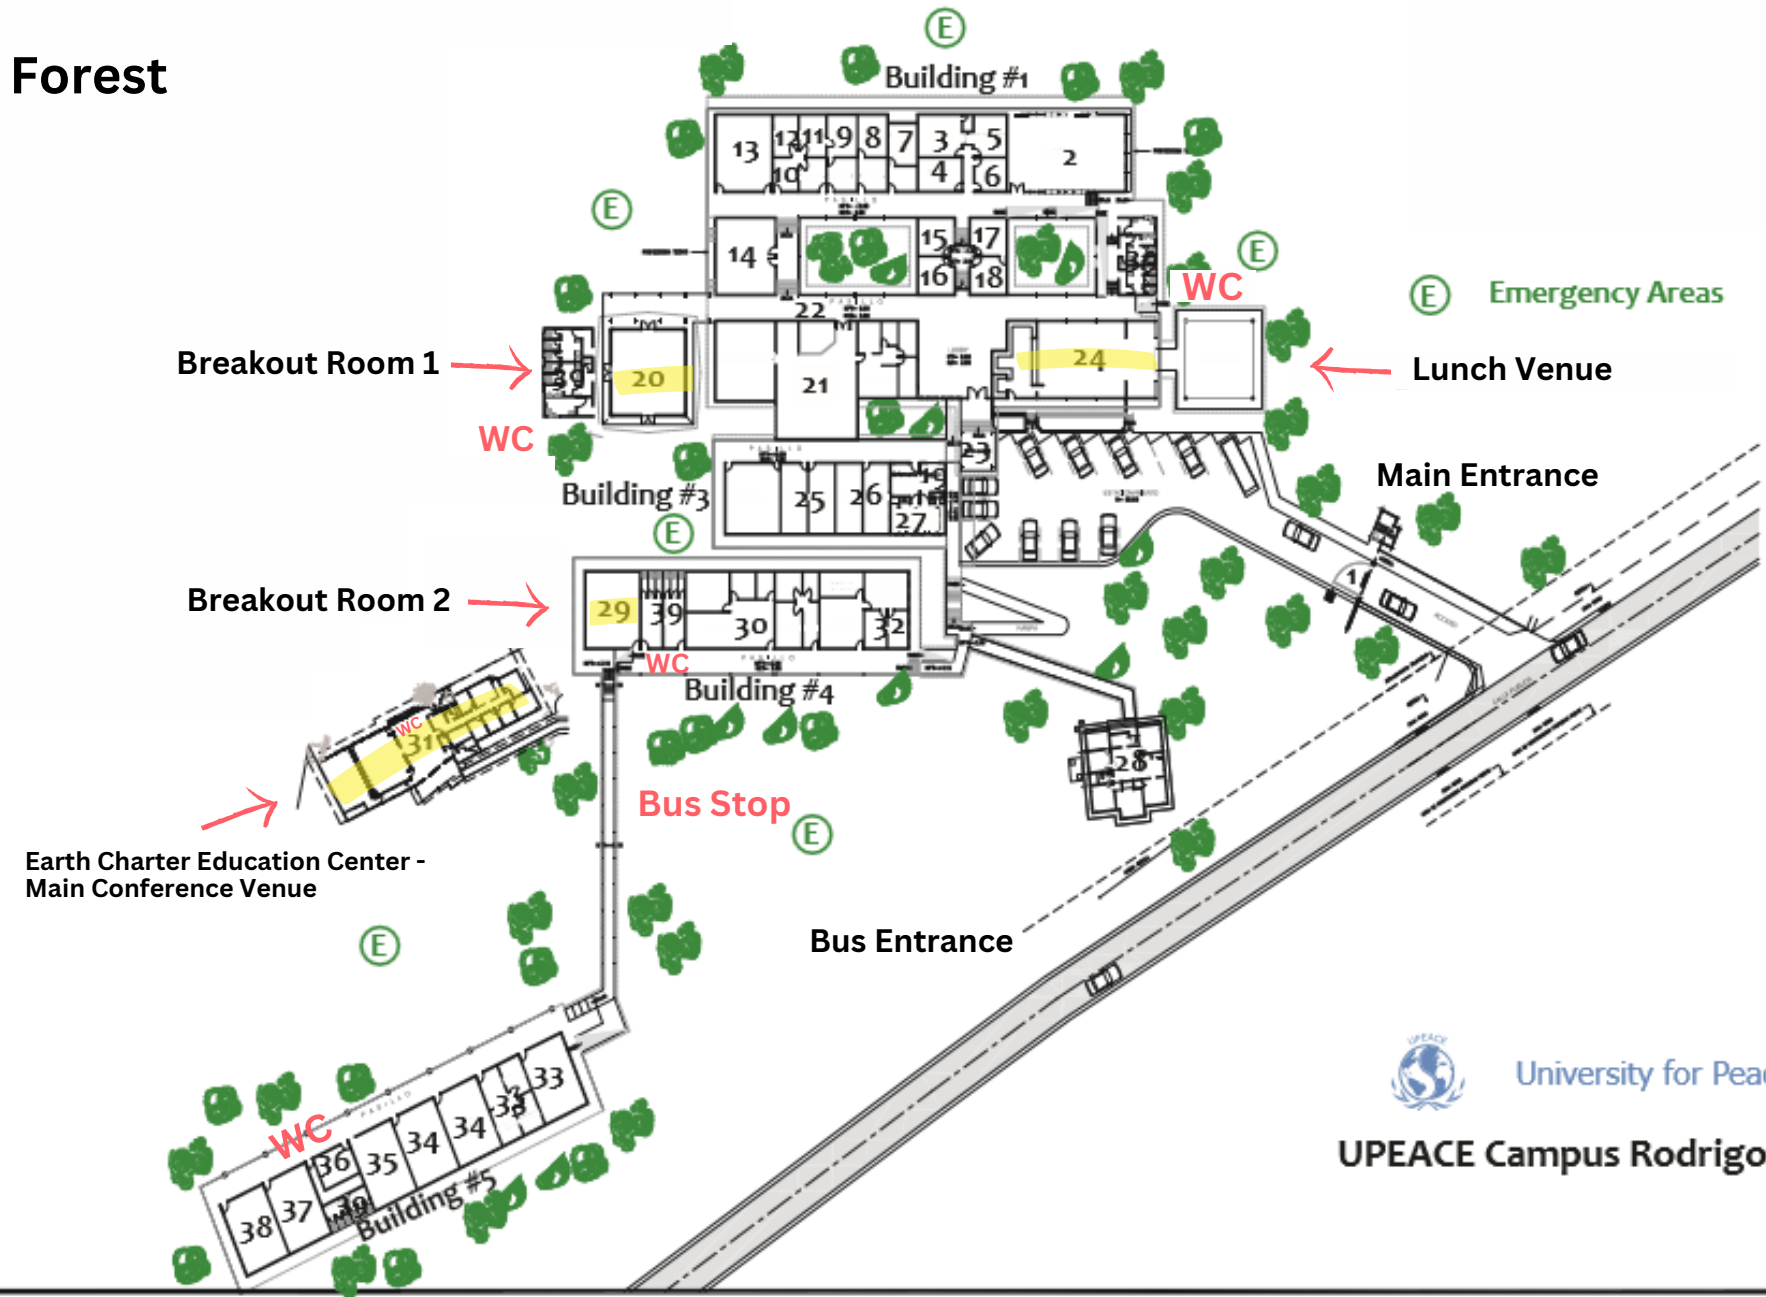

Forest

(E) Emergency Areas

Lunch Venue

Main Entrance

Bus Stop

Bus Entrance

Earth Charter Education Center - Main Conference Venue

University for Peace

UPEACE Campus Rodrigo Carazo Map